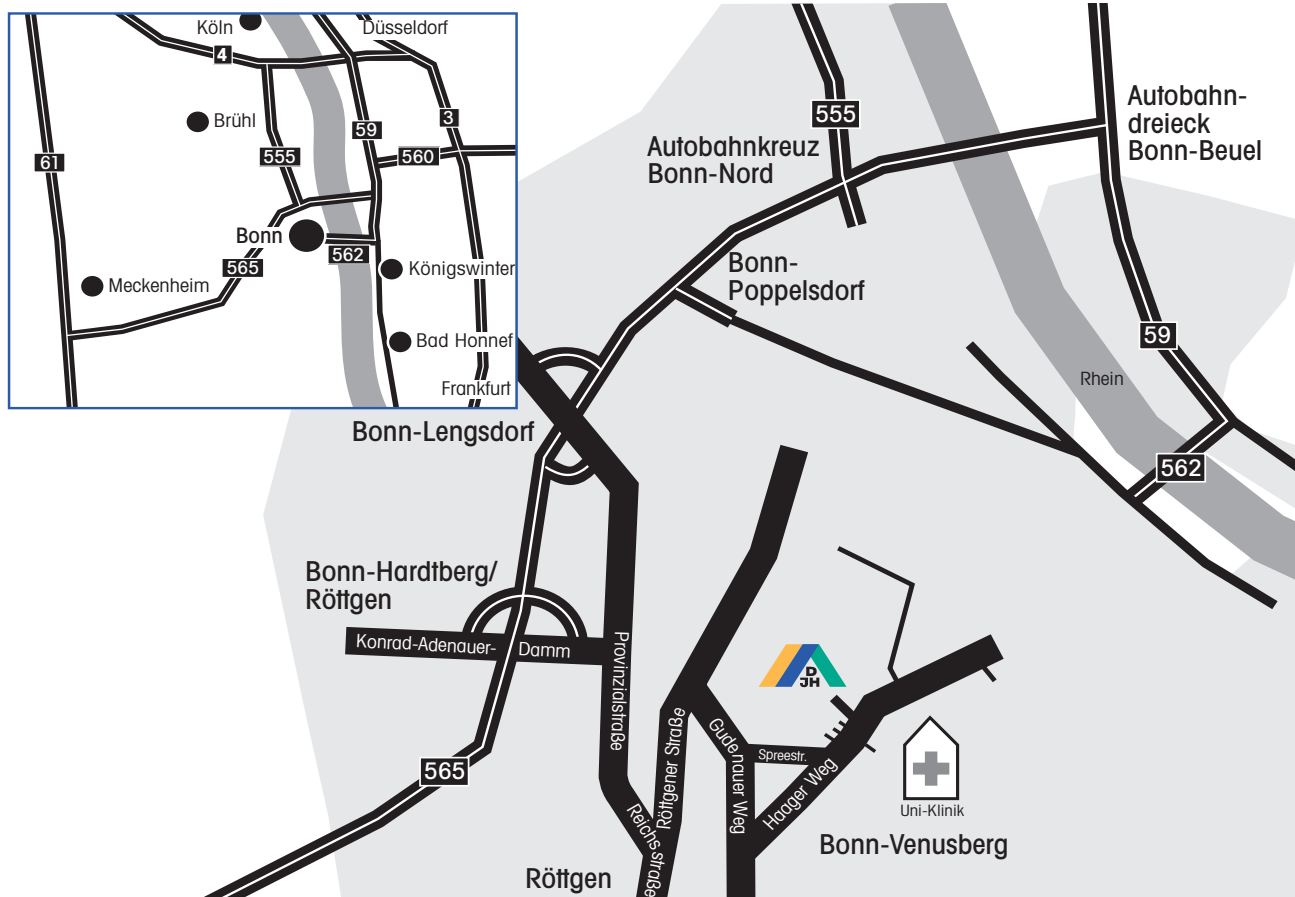

## How to get there:

### Arrival by coach or car from north, south or east:

- A3 to Bonn/Siegburg motorway intersection
- take A560 in the direction of Bonn as far as Sankt Augustin three-way junction
- take to A565 in the direction of Bonn/Koblenz as far as Bonn-Hardtberg/Röttgen exit
- turn left after the exit and go downhill as far as the lights, there turn right (Provinzialstraße) and follow the road (Reichsstraße)
- at the edge of suburb Röttgen turn left into Röttgener Str.
- follow the road to the first street coming in from the right turn right there and immediately right again at a sharp angle into Gudenuer Weg. Caution: speed limit 30 km/h
- follow Gudenuer Weg to Spreestraße intersection
- turn second left into Spreestraße
- at the end of Spreestraße turn left into Haager Weg
- after approx. 800 m the youth hostel is on your left

### Arrival from Cologne:

- At Kölner Ring take A555 as far as Bonn-Nord motorway intersection
- take A565 in the direction Bonn/Koblenz
- continue as under coach or car from the north, south or east

### Arrival by public transport:

- Opposite the Main Railway Station is the Central Bus Station
- from here take bus no. 600 from platform A1 to Ippendorf and get off at "Jugendherberge" stop
- in direction of the traffic 15m right, after 50m on left hand